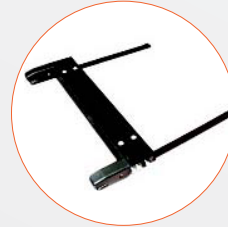

Starlight Car Seat

Fully adjustable special needs seat, offering excellent posture support options and an inbuilt tilt function. Starlight is suitable for young children from 9kg, and will grow with the child right up to 36kg.

Excellent Postural Support

1. **PACKAGE INCLUDES:**
2. Backrest infill padding
   - Soft shoulder padding
   - Slim lateral trunk supports
   - 10° tilt
   - Base board accessory
   - Swivel base system (left turning)
   - Seat stabilisation clamp bow
   - Grey upholstery

- **SLIM SWIVEL BASE**
  Allows more space and headroom inside the car when turning out.
- **MANY OPTIONS**
  For comfort, functional and postural requirements.
- **BACKREST RECLINE**
  With inbuilt one position tilt function at 10°.

Accessories

- **ISOfix adapter**
  For stability in vehicle
  #4140-6910-100
- **Seat Protection Mat**
  Protects vehicle upholstery
  #4140-0190-000

- **Adjustable Footrest**
  #4140-5240-000

- **Padded Foot Roll**
  #4140-5340-000

- **Forearm Support Tray**
  #4140-5530-000

- **Abduction Pommel**
  #4140-1510-000

- **Longer Harness Straps**
  Additional 15 cm
  #4140-6570-000

- **Extra 15° Tilt system**
  #4140-0241-015

CODE	USER WEIGHT	SEAT WIDTH	SEAT DEPTH	SHOULDER HEIGHT	CAR SEAT WEIGHT
4140-0011-090	9-36 kg	20-28 cm	25-30 cm	32-44 cm	13.5 kg