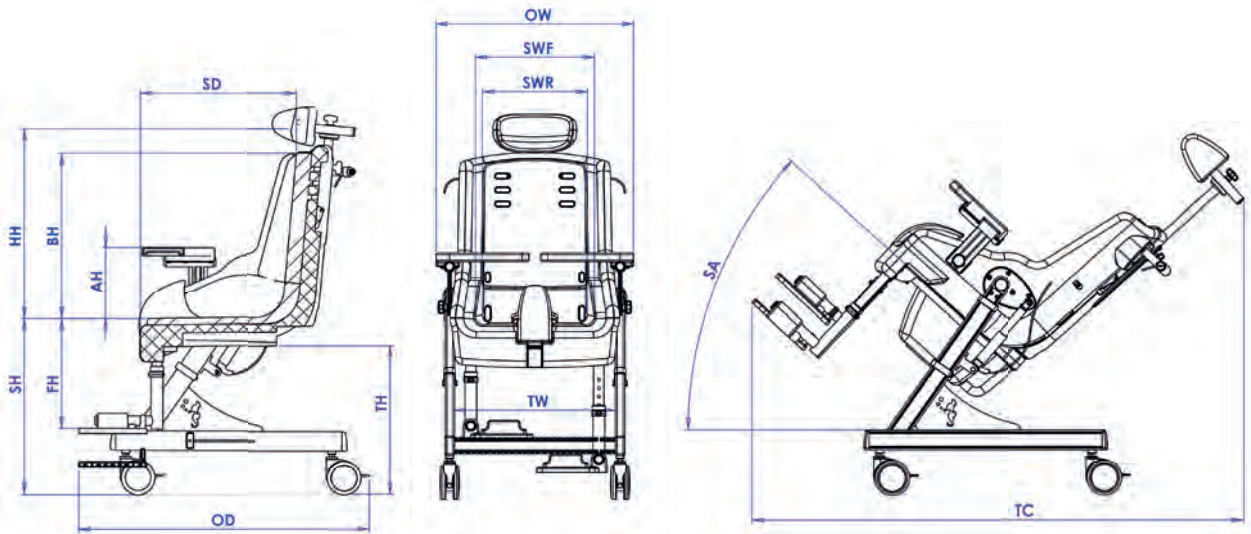

Seahorse Plus Toileting & Shower Chair

Shaping better lives.

Feature	Ref	Small Seahorse Plus N72012				Medium Seahorse Plus N72024				Large Seahorse Plus N72036									
		Small Thick Liner - Size 1		Small Thin Liner - Size 2		No Liner		Medium Thick Liner - Size 3		Medium Thin Liner - Size 4		Large Thick Liner - Size 5		Large Thin Liner - Size 6		No Liner			
Seat Depth	SD	327mm	12¾"	355mm	14"	374mm	14¾"	425mm	16¾"	457mm	18"	470mm	18½"	425mm	16¾"	455mm	18"	488mm	19¼"
Rear Width of Seat	SWR	258mm	10"	294mm	11½"	332mm	13"	303mm	12"	339mm	13½"	378mm	15"	411mm	16"	447mm	17½"	477mm	19"
Front Width of Seat	SWF	294mm	11½"	334mm	13¾"	365mm	14¾"	353mm	14"	393mm	15½"	423mm	16¾"	460mm	18"	500mm	19¾"	530mm	20¾"
Height of Back	BH	391mm	15½"	391mm	15½"	414mm	16¾"	490mm	19¼"	490mm	19¼"	514mm	20¾"	549mm	21½"	549mm	21½"	572mm	22½"
Min Headrest height	HH	456mm	18"	456mm	18"	475mm	18½"	562mm	22"	562mm	22"	584mm	23"	620mm	24½"	620mm	24½"	641mm	25"
Max Headrest height	HH	631mm	25"	631mm	25"	650mm	25½"	737mm	29"	737mm	29"	759mm	30"	795mm	31½"	795mm	31½"	816mm	32"
Min height of Seat	SH	540mm	21½"	540mm	21½"	521mm	20½"	521mm	20½"	521mm	20½"	501mm	19½"	521mm	20½"	521mm	20½"	501mm	19½"
Max height of Seat	SH	648mm	25½"	648mm	25½"	629mm	24¾"	625mm	24½"	625mm	24½"	609mm	24"	629mm	24¾"	629mm	24¾"	609mm	24"
Min height of Footrests	FH	275mm	10¾"	275mm	10¾"	255mm	10"	325mm	12¾"	325mm	12¾"	305mm	12"	325mm	12¾"	325mm	12¾"	305mm	12"
Max height of Footrests	FH	375mm	14¾"	375mm	14¾"	355mm	14"	425mm	16¾"	425mm	16¾"	405mm	16"	450mm	17¾"	450mm	17¾"	430mm	17"
Total width (incl anterior support)	OW	532mm	21"	532mm	21"	532mm	21"	586mm	23"	586mm	23"	586mm	23"	692mm	27"	692mm	27"	692mm	27"
Total depth (upright)	OD	807mm	31¾"	807mm	31¾"	807mm	31¾"	860mm	33¾"	860mm	33¾"	860mm	33¾"	877mm	34½"	877mm	34½"	877mm	34½"
Max turning circle (tilted)	TC	1209mm	47½"	1209mm	47½"	1209mm	47½"	1413mm	55¾"	1413mm	55¾"	1413mm	55¾"	1488mm	58½"	1488mm	58½"	1488mm	58½"
Min height over toilet	TH	461mm	18"	461mm	18"	461mm	18"	442mm	17½"	442mm	17½"	442mm	17½"	442mm	17½"	442mm	17½"	442mm	17½"
Max height over toilet	TH	569mm	22½"	569mm	22½"	569mm	22½"	551mm	21¾"	551mm	21¾"	551mm	21¾"	550mm	21¾"	550mm	21¾"	550mm	21¾"
Min width over toilet	TW	426mm	16¾"	426mm	16¾"	426mm	16¾"	478mm	18¾"	478mm	18¾"	478mm	18¾"	592mm	23¾"	592mm	23¾"	592mm	23¾"
Height of Anterior Support to Seat	AH	179mm	7"	179mm	7"	199mm	8"	214mm	8½"	214mm	8½"	234mm	9"	214	8½"	214mm	8½"	234mm	9"
Min Seat angle	SA	0°		0°		0°		0°		0°		0°		0°		0°		0°	
Max Seat angle	SA	40°		40°		40°		40°		40°		40°		40°		40°		40°	
Max User Weight		63.5kg	10st	63.5kg	10st	63.5kg	10st	88.9kg	14st	88.9kg	14st	88.9kg	14st	102kg	16st	102kg	16st	102kg	16st
Product Weight (incl. liners)		21kg	46.3lbs	20.1kg	44.3lbs	18.7kg	41.2lbs	26kg	57.3lbs	24.5kg	54lbs	22.3kg	49.2lbs	29.2kg	64.4lbs	27.7kg	61.1lbs	24.8kg	54.7lbs